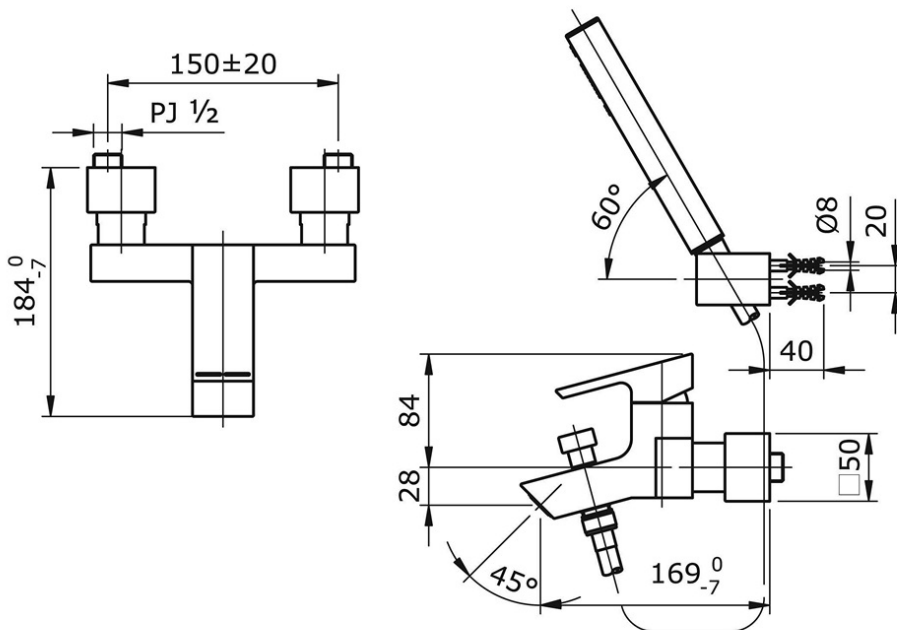

TX471SI

IDR 5,710,000.00

Single Lever Bath & Shower Set

Min Water Pressure: 0.05 MPa

Max Water Pressure: 0.75 MPa

Flow Rate: 8.0 Lpm

Some products may not be available in your area

Prices indicated are manufacturer's suggested retail price, prices may change anytime without notice.